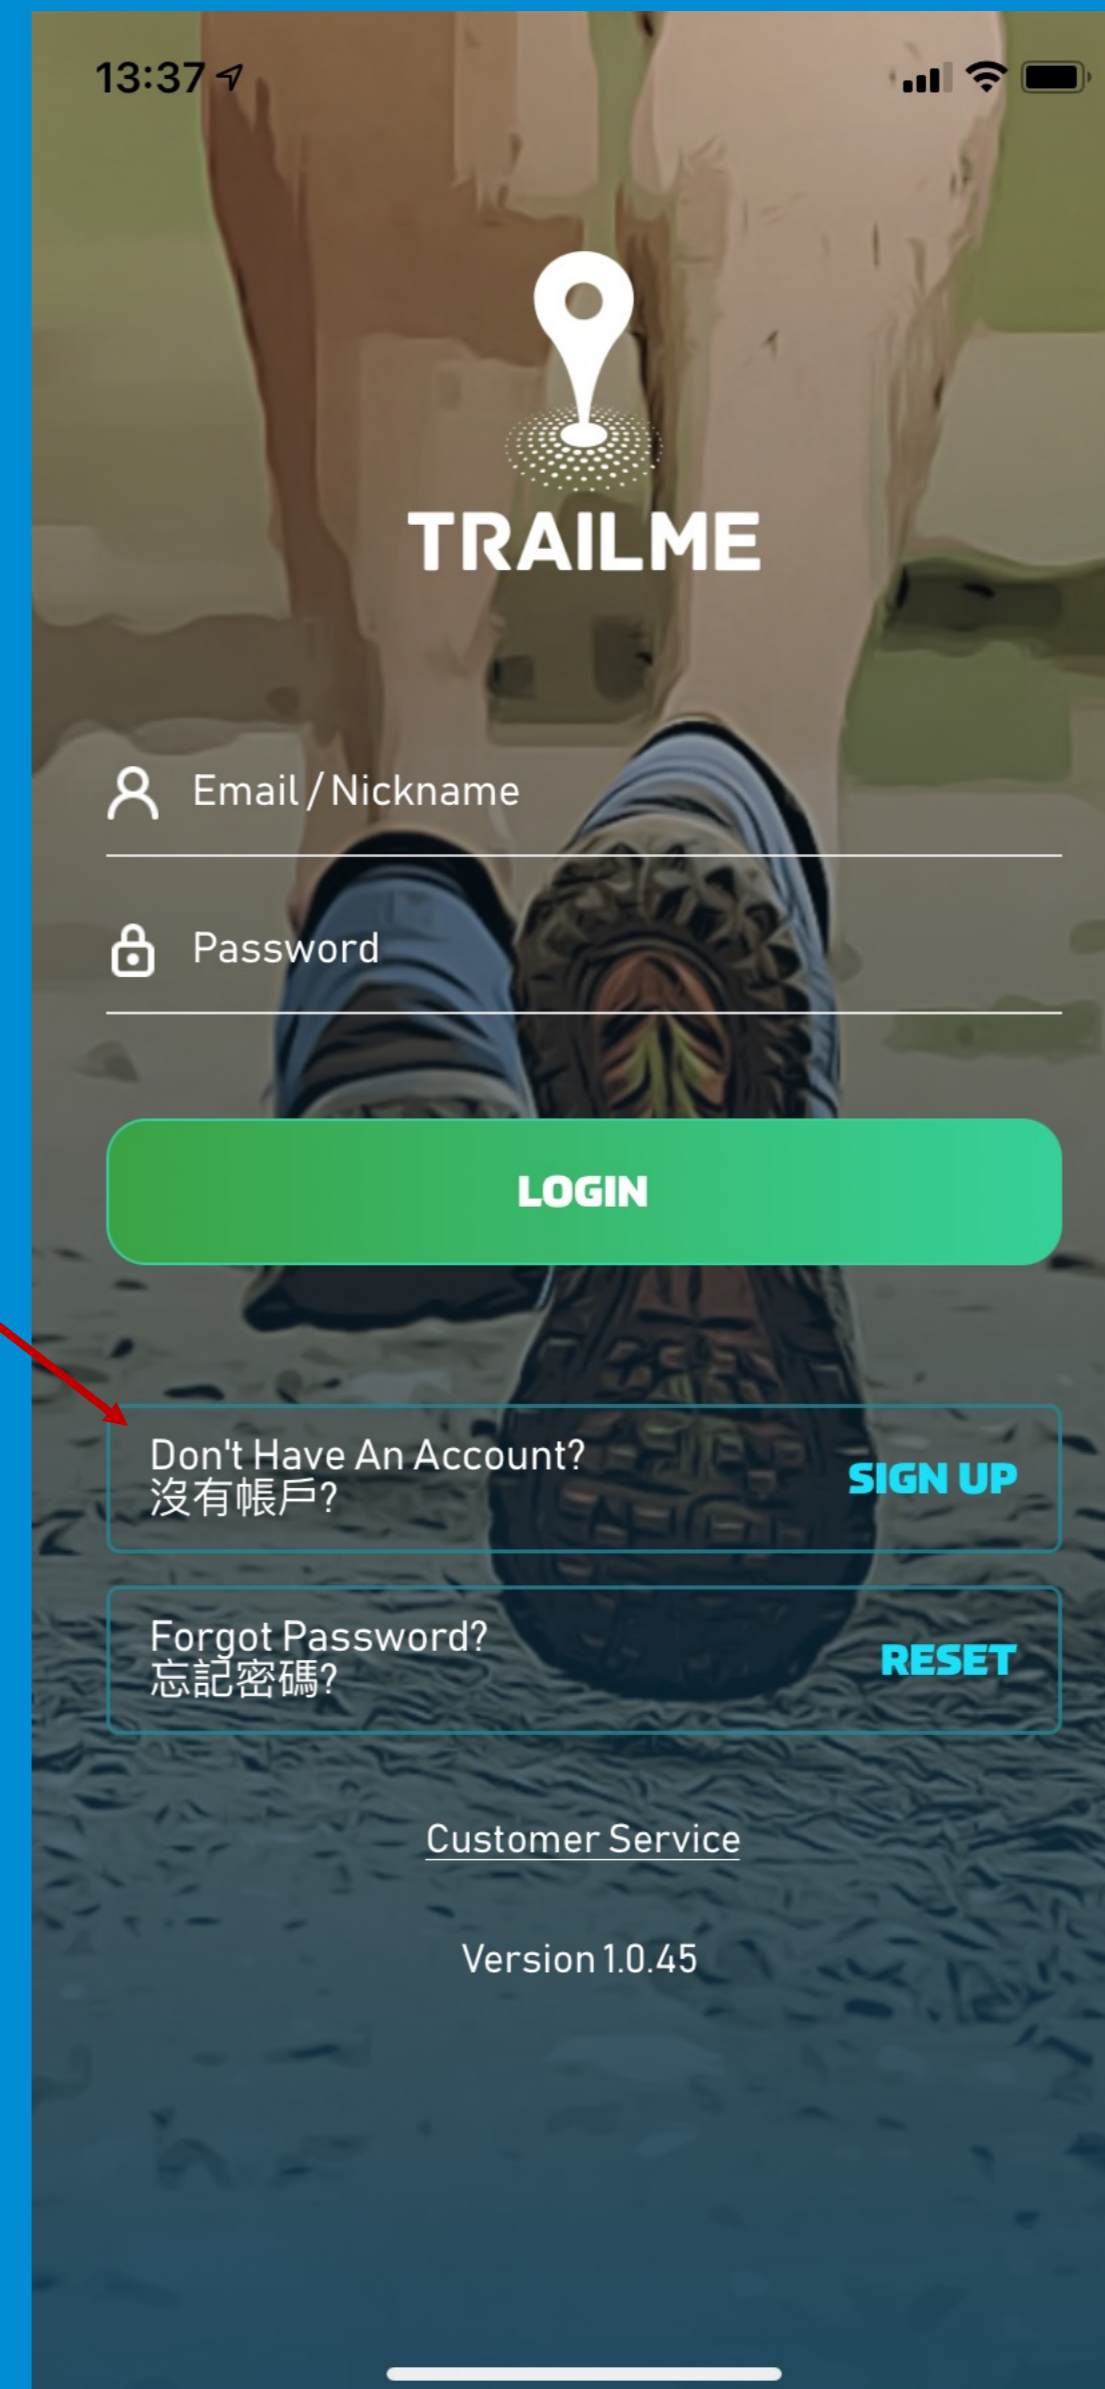

如何註冊 - TRAILME

How to sign up - TRAILME

TRAILME

註冊TRAILME帳戶的三大步驟

3 Steps for sign up an TRAILME account

1. 點擊註冊
Click Sign Up

註冊 TRAILME 帳戶的三大步驟

3 Steps for sign up an TRAILME account