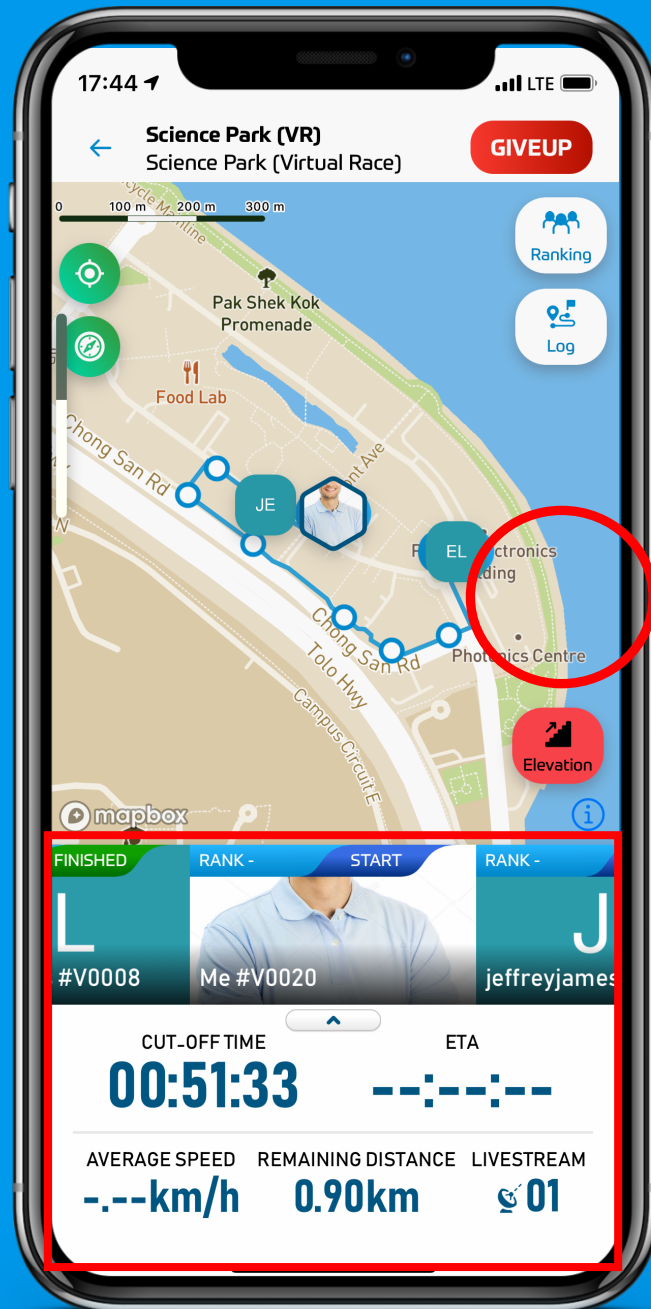

When You Start the Race You Can See the Sidebar

Information From The Sidebar

Remaining
Cut-Off
Time

Estimated
Time of
Arrival
(ETA)

Average Speed
During the Run

Remaining Distance
to Finish

Number of People
Watching You in
Live

Live Updates of Average Speed and ETA During Racing

To Add More Racers To the Sidebar

Click Rankings Tab

Enable Livetracking Of the Racer You Are Interested In

Racers On the Sidebar

You Can Swipe the Sidebar
left and right to
See the Information about
the Racers You are Interested In

More Details about The Racer

You Can Swipe Up the Slidebar
To See more Details about the
Current Racer