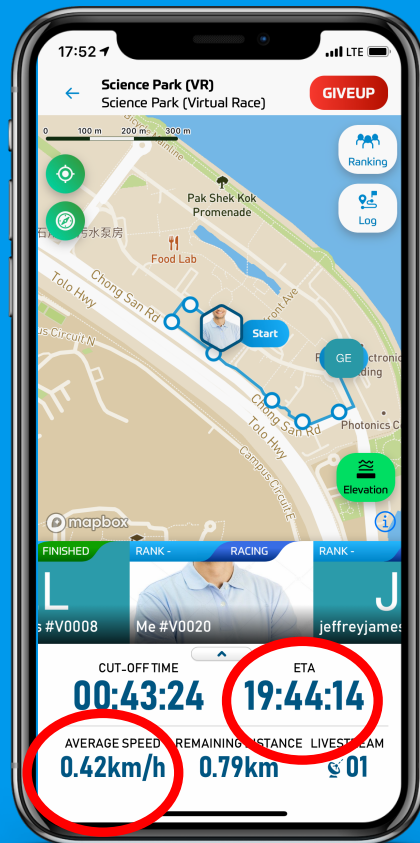

When You Start the Race You Can See the Sidebar

Information From The Sidebar

Remaining
Cut-Off
Time

Estimated
Time of
Arrival
(ETA)

Average Speed
During the Run

Remaining Distance
to Finish

Number of People
Watching You in
Live

Live Updates of Average Speed and ETA During Racing

To Add More Racers To the Sidebar

Click Rankings Tab

Enable Livetracking Of the Racer You Are Interested In

Racers On the Sidebar

You Can Swipe the Sidebar
left and right to
See the Information about
the Racers You are Interested In

More Details about The Racer

You Can Swipe Up the Slidebar
To See more Details about the
Current Racer