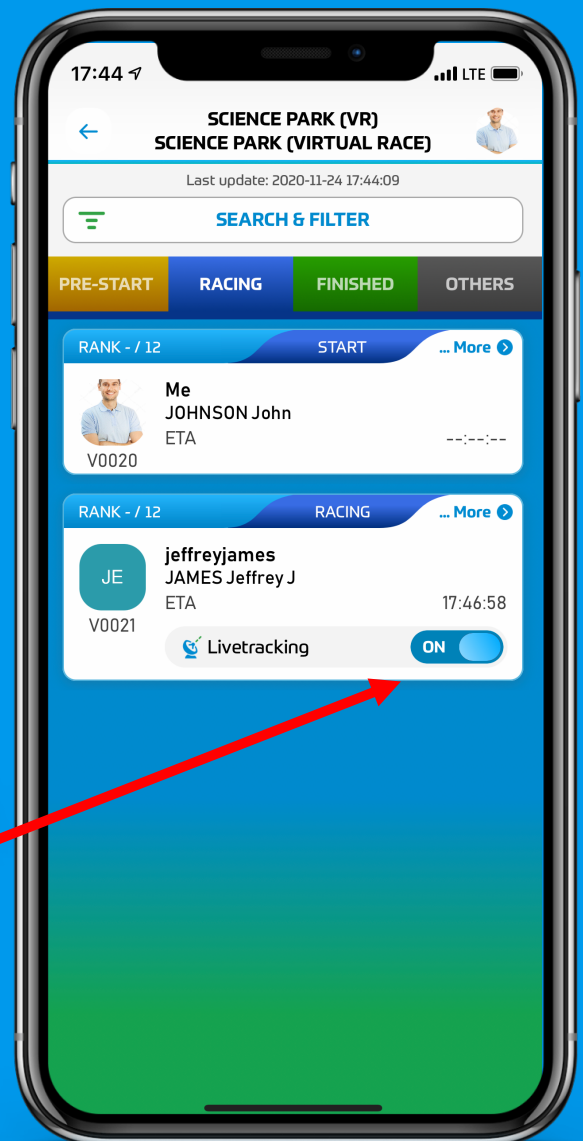

When You Start the Race You Can See the Sidebar

Information From The Sidebar

Remaining
Cut-Off
Time

Estimated
Time of
Arrival
(ETA)

Average Speed
During the Run

Remaining Distance
to Finish

Number of People
Watching You in
Live

Live Updates of Average Speed and ETA During Racing

To Add More Racers To the Sidebar

Click Rankings Tab

Enable Livetracking Of the Racer You Are Interested In

Racers On the Sidebar

You Can Swipe the Sidebar
left and right to
See the Information about
the Racers You are Interested In

More Details about The Racer

You Can Swipe Up the Slidebar
To See more Details about the
Current Racer