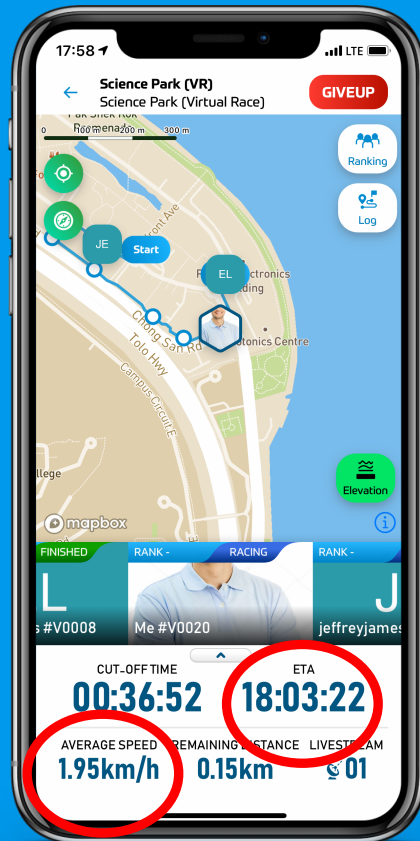

When You Start the Race You Can See the Sidebar

Information From The Sidebar

Remaining
Cut-Off
Time

Estimated
Time of
Arrival
(ETA)

Average Speed
During the Run

Remaining Distance
to Finish

Number of People
Watching You in
Live

Live Updates of Average Speed and ETA During Racing

To Add More Racers To the Sidebar

Click Rankings Tab

Enable Livetracking Of the Racer You Are Interested In

Racers On the Sidebar

You Can Swipe the Sidebar
left and right to
See the Information about
the Racers You are Interested In

More Details about The Racer

You Can Swipe Up the Slidebar
To See more Details about the
Current Racer