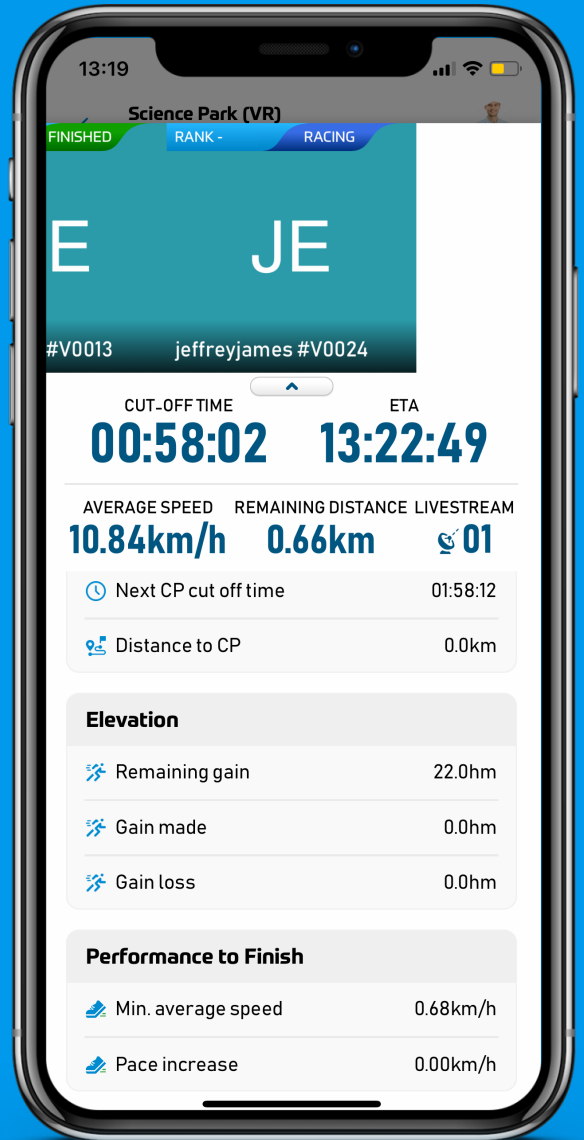

When You Start the Race You Can See the Sidebar

Information From The Sidebar

Remaining
Cut-Off
Time

Estimated
Time of
Arrival
(ETA)

Average Speed
During the Run

Remaining Distance
to Finish

Number of People
Watching You in
Live

Live Updates of Average Speed and ETA During Racing

To Add More Racers To the Sidebar

Click Rankings Tab

Enable Livetracking Of the Racer You Are Interested In

Racers On the Sidebar

You Can Swipe the Sidebar
left and right to
See the Information about
the Racers You are Interested In

More Details about The Racer

You Can Swipe Up the Slidebar
To See more Details about the
Current Racer