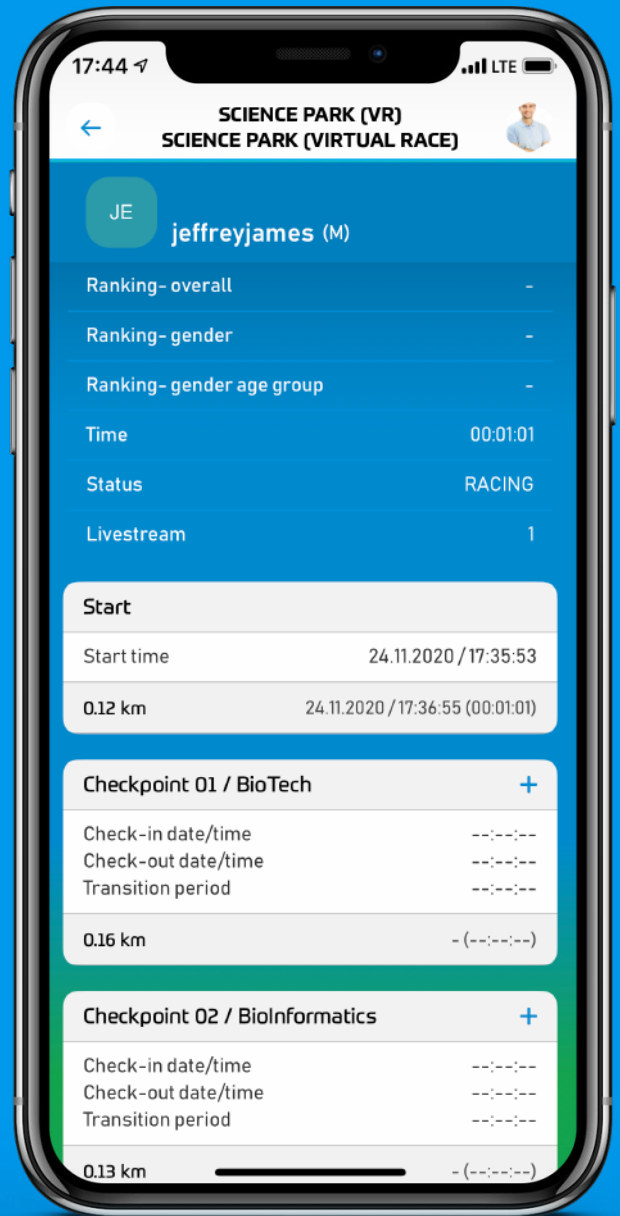

When You Start the Race You Can See the Rankings Tab

Click to See Rankings and the Leaderboard

Racing Tab
People on The Race

Finished Tab
People Who
Finished the Race

Pre-Start and Others Tabs

Pre-Start Tab
People Who Are
Starting the Race

Others Tab
People Who
Could not Finish
The Race (Give Up
or Cut-Off Time)

Click the Racer Tab to See More Detailed Info of His Run

Racing Tab
People on The Race

Finished Tab
People Who
Finished the Race

Also, See Finisher's Detailed results

When You Finish the Race You Can Find Yourself on the Finished Tab

Your Ranking

Filters

Filter the Search
By the Name or
BIB Number

Or view Only
My Results

Filters

Filter the
Search By
the Gender

Or by
Age-Group