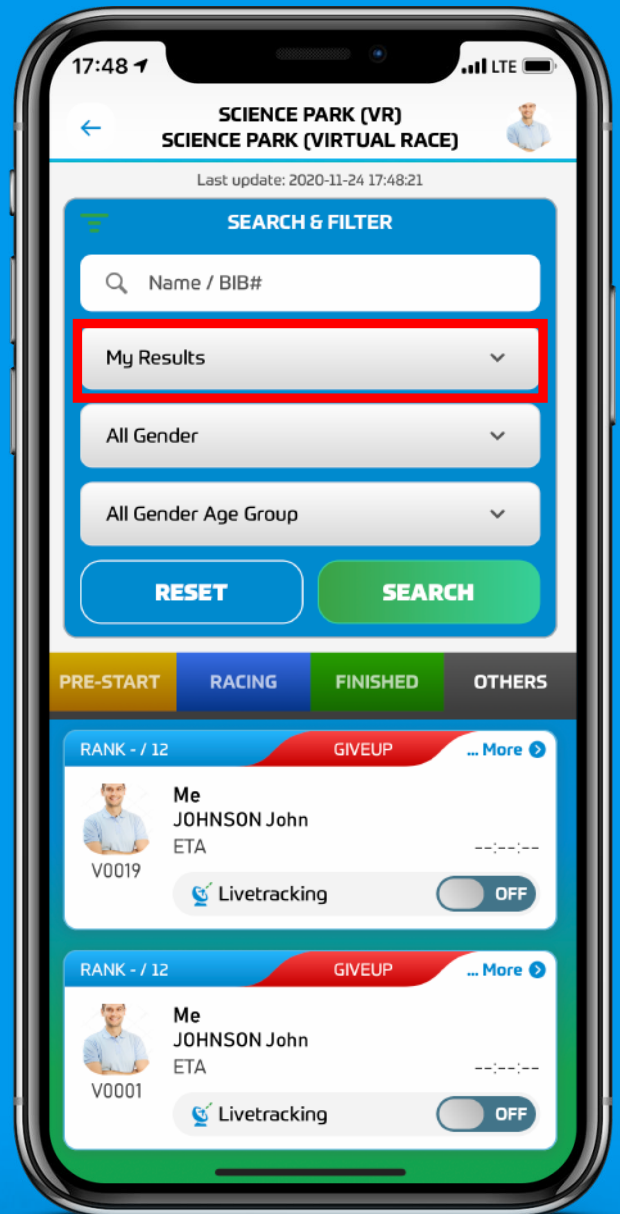

When You Start the Race You Can See the Rankings Tab

Click to See Rankings and the Leaderboard

Racing Tab
People on The Race

Finished Tab
People Who
Finished the Race

Pre-Start and Others Tabs

Pre-Start Tab
People Who Are
Starting the Race

Others Tab
People Who
Could not Finish
The Race (Give Up
or Cut-Off Time)

Click the Racer Tab to See More Detailed Info of His Run

Racing Tab
People on The Race

Finished Tab
People Who
Finished the Race

Also, See Finisher's Detailed results

When You Finish the Race You Can Find Yourself on the Finished Tab

Your Ranking

Filters

Filter the Search
By the Name or
BIB Number

Or view Only
My Results

Filters

Filter the
Search By
the Gender

Or by
Age-Group