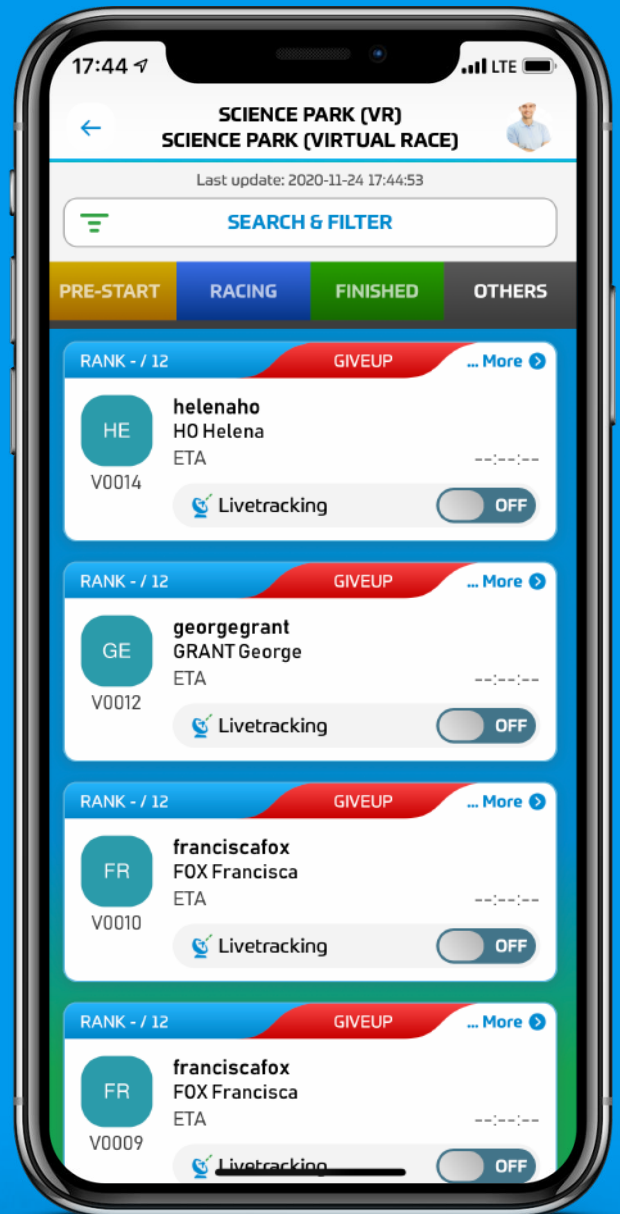

When You Start the Race You Can See the Rankings Tab

Click to See Rankings and the Leaderboard

Racing Tab
People on The Race

Finished Tab
People Who
Finished the Race

Pre-Start and Others Tabs

Pre-Start Tab
People Who Are
Starting the Race

Others Tab
People Who
Could not Finish
The Race (Give Up
or Cut-Off Time)

Click the Racer Tab to See More Detailed Info of His Run

Racing Tab
People on The Race

Finished Tab
People Who
Finished the Race

Also, See Finisher's Detailed results

When You Finish the Race You Can Find Yourself on the Finished Tab

Your Ranking

Filters

Filter the Search
By the Name or
BIB Number

Or view Only
My Results

Filters

Filter the
Search By
the Gender

Or by
Age-Group