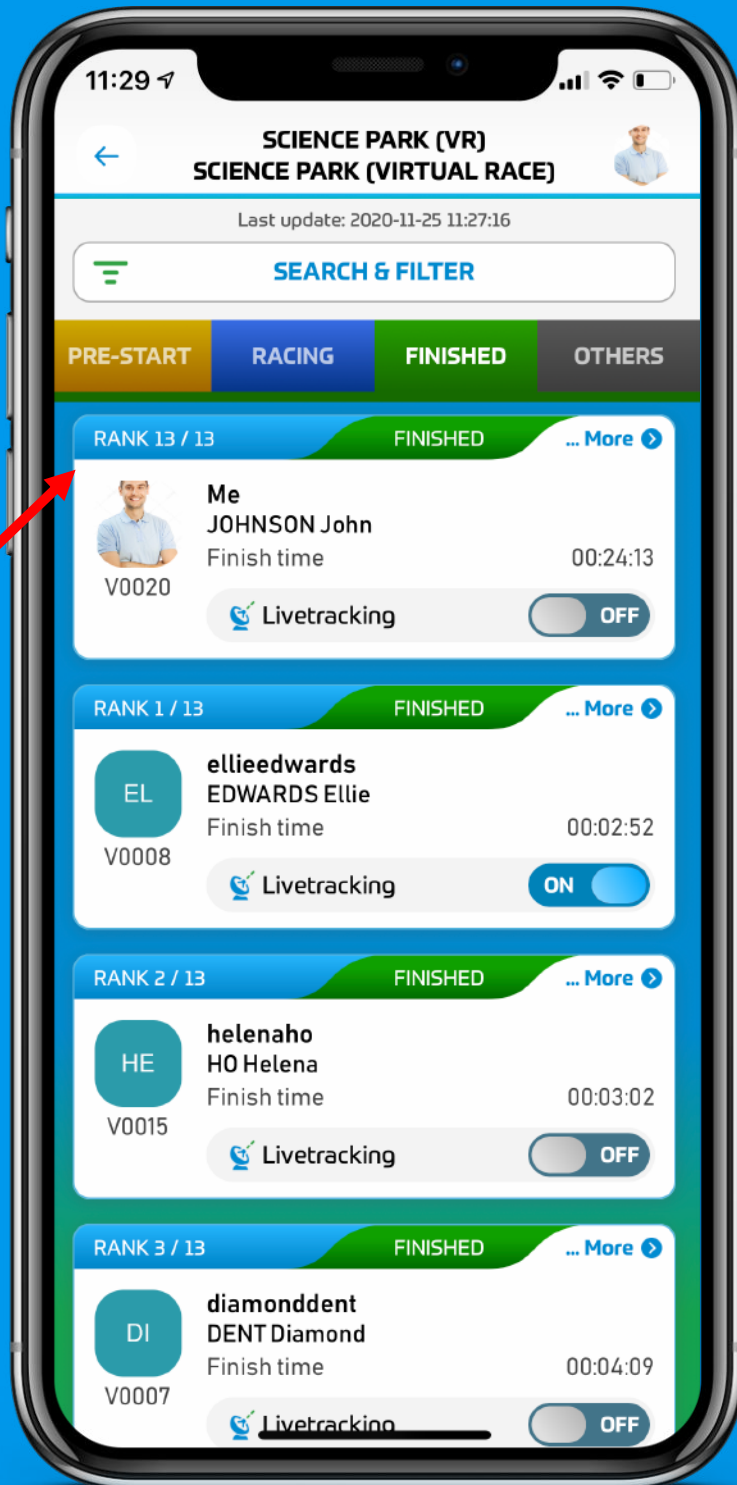

When You Start the Race You Can See the Rankings Tab

Click to See Rankings and the Leaderboard

Racing Tab
People on The Race

Finished Tab
People Who
Finished the Race

Pre-Start and Others Tabs

Pre-Start Tab
People Who Are
Starting the Race

Others Tab
People Who
Could not Finish
The Race (Give Up
or Cut-Off Time)

Click the Racer Tab to See More Detailed Info of His Run

Racing Tab
People on The Race

Finished Tab
People Who
Finished the Race

Also, See Finisher's Detailed results

When You Finish the Race You Can Find Yourself on the Finished Tab

Your Ranking

Filters

Filter the Search
By the Name or
BIB Number

Or view Only
My Results

Filters

Filter the
Search By
the Gender

Or by
Age-Group