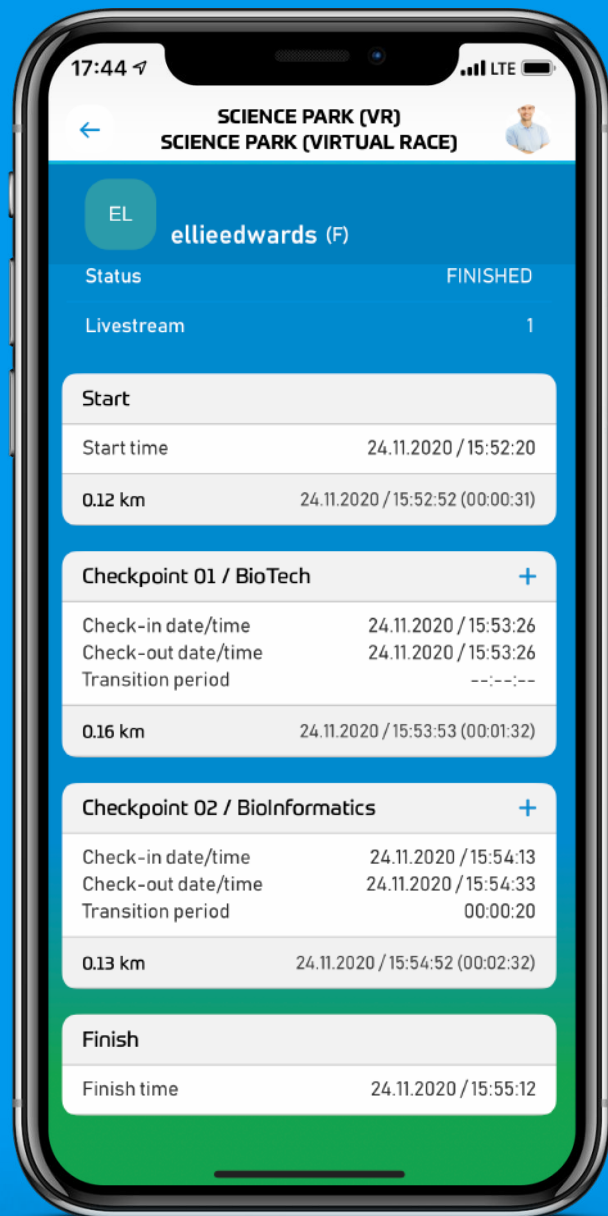

When You Start the Race You Can See the Rankings Tab

Click to See Rankings and the Leaderboard

Racing Tab
People on The Race

Finished Tab
People Who
Finished the Race

Pre-Start and Others Tabs

Pre-Start Tab
People Who Are
Starting the Race

Others Tab
People Who
Could not Finish
The Race (Give Up
or Cut-Off Time)

Click the Racer Tab to See More Detailed Info of His Run

Racing Tab
People on The Race

Finished Tab
People Who
Finished the Race

Also, See Finisher's Detailed results

When You Finish the Race You Can Find Yourself on the Finished Tab

Your Ranking

Filters

Filter the Search
By the Name or
BIB Number

Or view Only
My Results

Filters

Filter the
Search By
the Gender

Or by
Age-Group