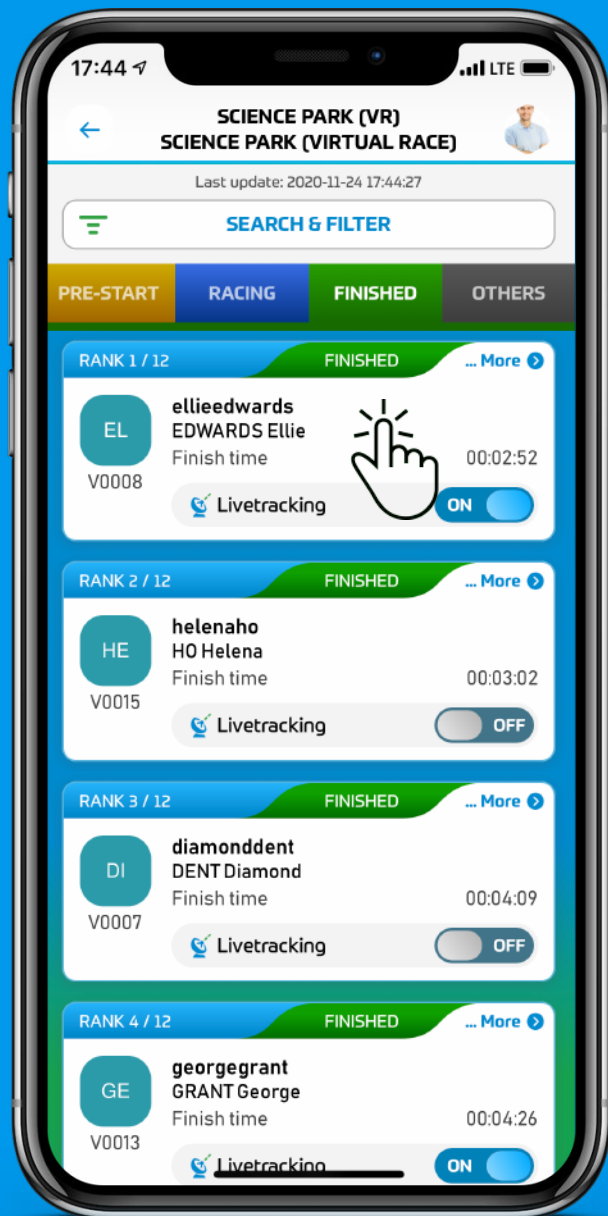

When You Start the Race You Can See the Rankings Tab

Click to See Rankings and the Leaderboard

Racing Tab
People on The Race

Finished Tab
People Who
Finished the Race

Pre-Start and Others Tabs

Pre-Start Tab
People Who Are
Starting the Race

Others Tab
People Who
Could not Finish
The Race (Give Up
or Cut-Off Time)

Click the Racer Tab to See More Detailed Info of His Run

Racing Tab
People on The Race

Finished Tab
People Who
Finished the Race

Also, See Finisher's Detailed results

When You Finish the Race You Can Find Yourself on the Finished Tab

Your Ranking

Filters

Filter the Search
By the Name or
BIB Number

Or view Only
My Results

Filters

Filter the
Search By
the Gender

Or by
Age-Group