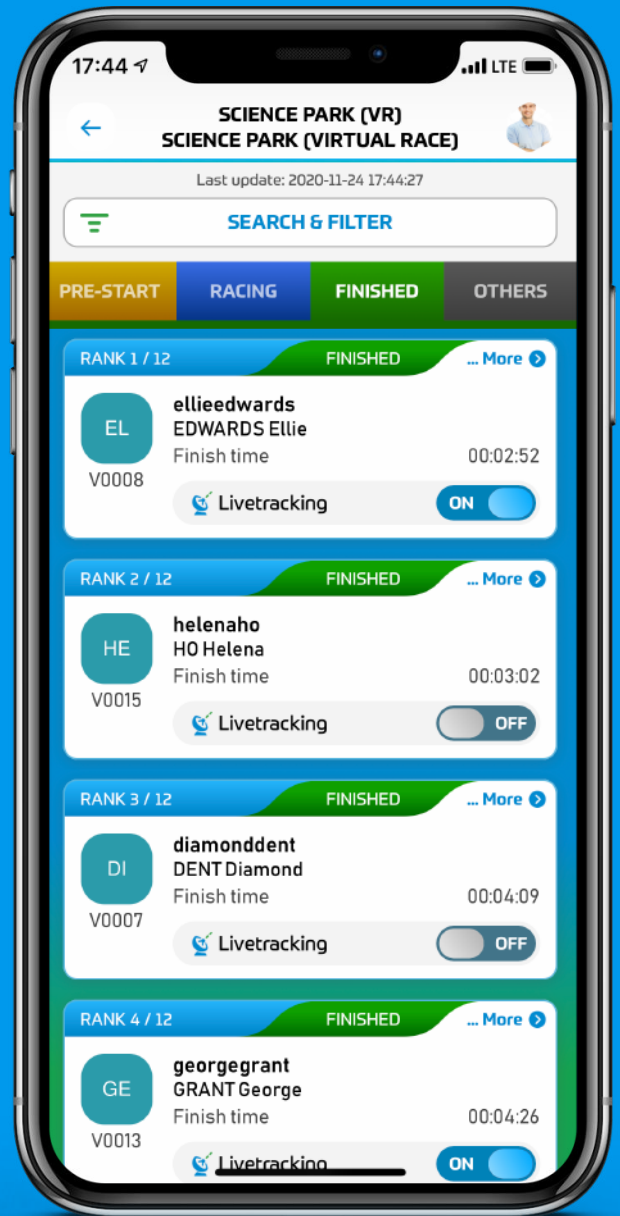

When You Start the Race You Can See the Rankings Tab

Click to See Rankings and the Leaderboard

Racing Tab
People on The Race

Finished Tab
People Who
Finished the Race

Pre-Start and Others Tabs

Pre-Start Tab
People Who Are
Starting the Race

Others Tab
People Who
Could not Finish
The Race (Give Up
or Cut-Off Time)

Click the Racer Tab to See More Detailed Info of His Run

Racing Tab
People on The Race

Finished Tab
People Who
Finished the Race

Also, See Finisher's Detailed results

When You Finish the Race You Can Find Yourself on the Finished Tab

Your Ranking

Filters

Filter the Search
By the Name or
BIB Number

Or view Only
My Results

Filters

Filter the
Search By
the Gender

Or by
Age-Group