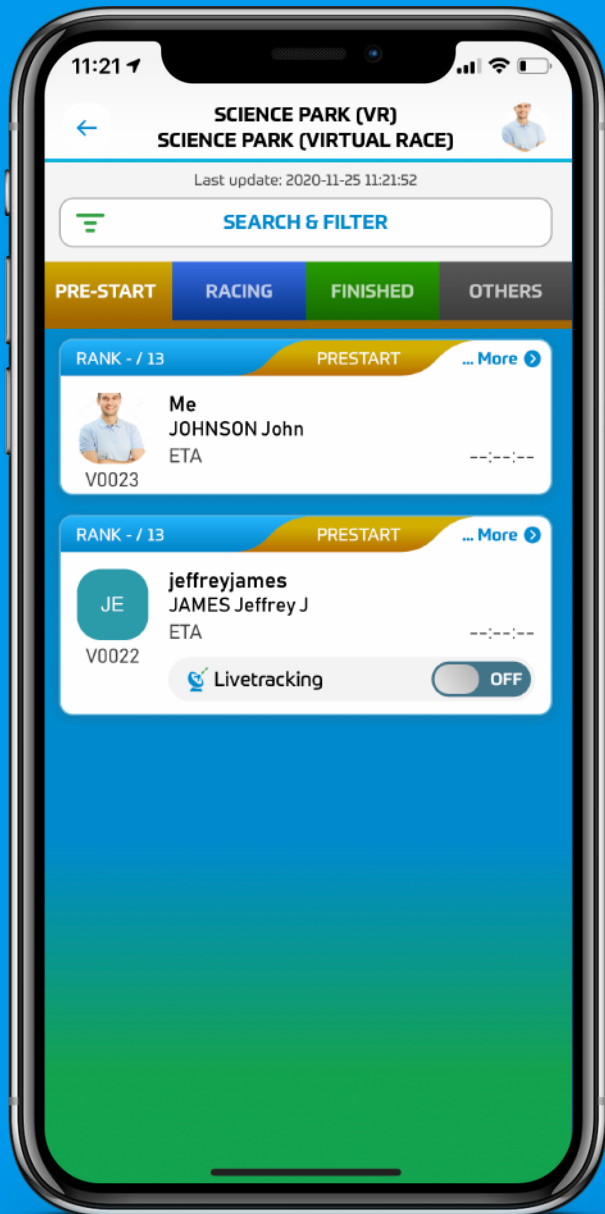

When You Start the Race You Can See the Rankings Tab

Click to See Rankings and the Leaderboard

Racing Tab
People on The Race

Finished Tab
People Who
Finished the Race

Pre-Start and Others Tabs

Pre-Start Tab
People Who Are
Starting the Race

Others Tab
People Who
Could not Finish
The Race (Give Up
or Cut-Off Time)

Click the Racer Tab to See More Detailed Info of His Run

Racing Tab
People on The Race

Finished Tab
People Who
Finished the Race

Also, See Finisher's Detailed results

When You Finish the Race You Can Find Yourself on the Finished Tab

Your Ranking

Filters

Filter the Search
By the Name or
BIB Number

Or view Only
My Results

Filters

Filter the
Search By
the Gender

Or by
Age-Group