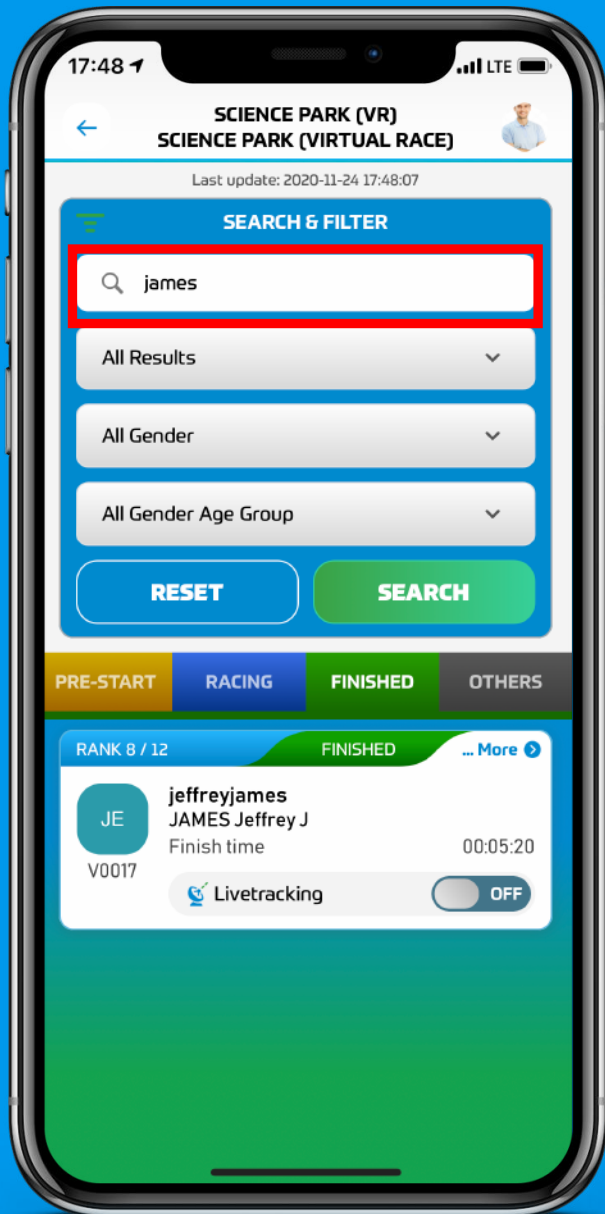

When You Start the Race You Can See the Rankings Tab

Click to See Rankings and the Leaderboard

Racing Tab
People on The Race

Finished Tab
People Who
Finished the Race

Pre-Start and Others Tabs

Pre-Start Tab
People Who Are
Starting the Race

Others Tab
People Who
Could not Finish
The Race (Give Up
or Cut-Off Time)

Click the Racer Tab to See More Detailed Info of His Run

Racing Tab
People on The Race

Finished Tab
People Who
Finished the Race

Also, See Finisher's Detailed results

When You Finish the Race You Can Find Yourself on the Finished Tab

Your Ranking

Filters

Filter the Search
By the Name or
BIB Number

Or view Only
My Results

Filters

Filter the
Search By
the Gender

Or by
Age-Group