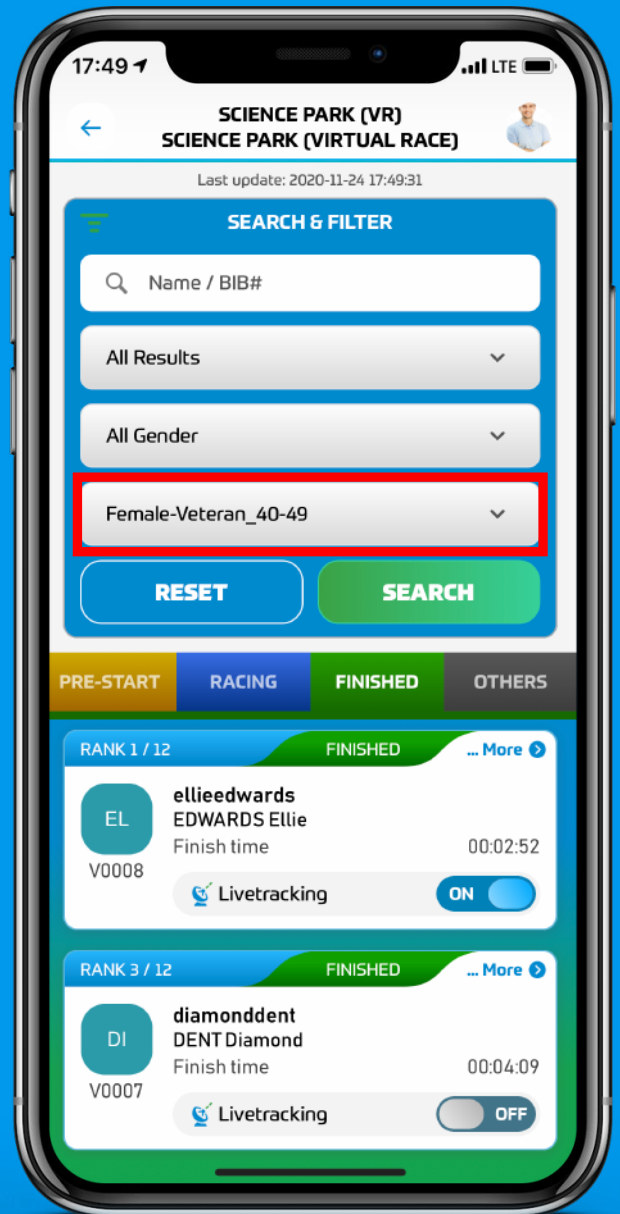

When You Start the Race You Can See the Rankings Tab

Click to See Rankings and the Leaderboard

Racing Tab
People on The Race

Finished Tab
People Who
Finished the Race

Pre-Start and Others Tabs

Pre-Start Tab
People Who Are
Starting the Race

Others Tab
People Who
Could not Finish
The Race (Give Up
or Cut-Off Time)

Click the Racer Tab to See More Detailed Info of His Run

Racing Tab
People on The Race

Finished Tab
People Who
Finished the Race

Also, See Finisher's Detailed results

When You Finish the Race You Can Find Yourself on the Finished Tab

Your Ranking

Filters

Filter the Search
By the Name or
BIB Number

Or view Only
My Results

Filters

Filter the
Search By
the Gender

Or by
Age-Group