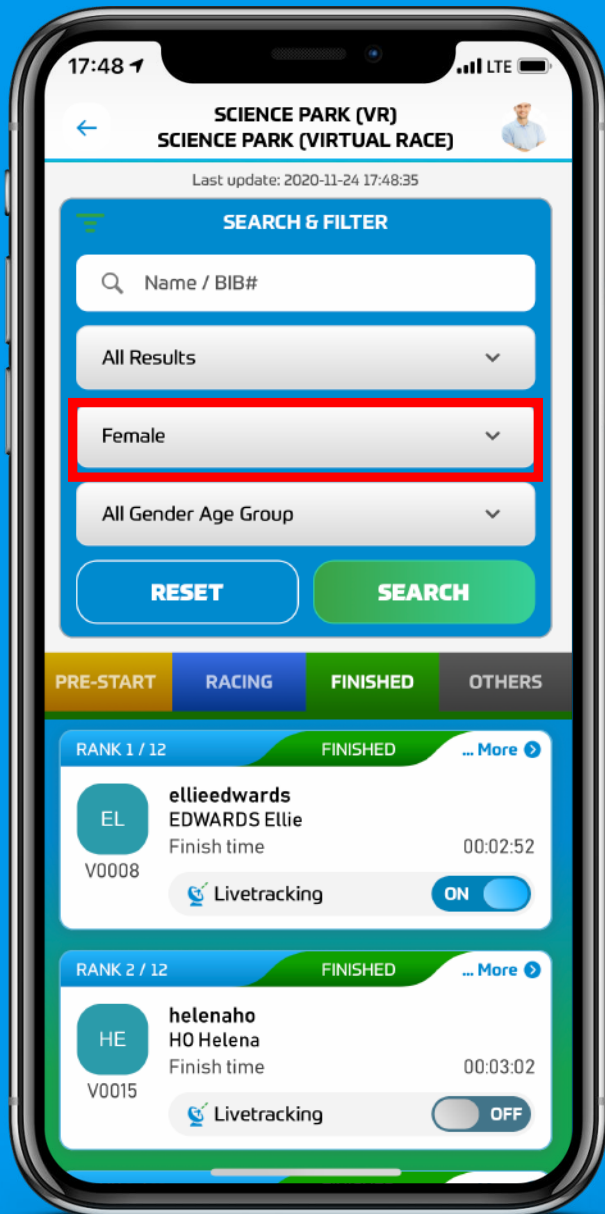

When You Start the Race You Can See the Rankings Tab

Click to See Rankings and the Leaderboard

Racing Tab
People on The Race

Finished Tab
People Who
Finished the Race

Pre-Start and Others Tabs

Pre-Start Tab
People Who Are
Starting the Race

Others Tab
People Who
Could not Finish
The Race (Give Up
or Cut-Off Time)

Click the Racer Tab to See More Detailed Info of His Run

Racing Tab
People on The Race

Finished Tab
People Who
Finished the Race

Also, See Finisher's Detailed results

When You Finish the Race You Can Find Yourself on the Finished Tab

Your Ranking

Filters

Filter the Search
By the Name or
BIB Number

Or view Only
My Results

Filters

Filter the
Search By
the Gender

Or by
Age-Group