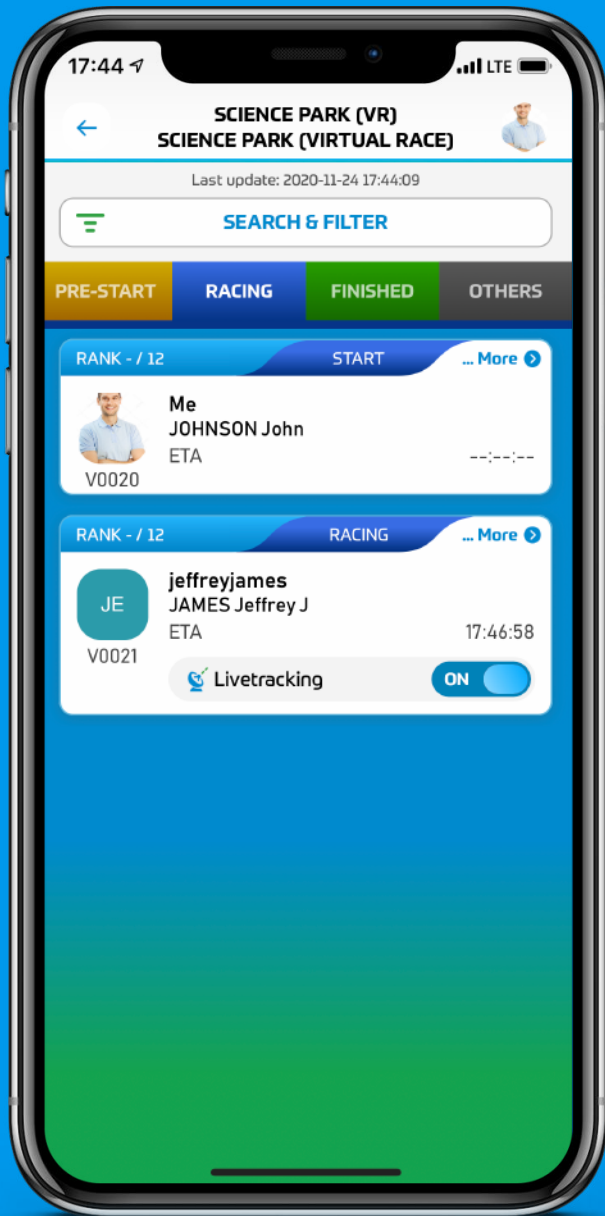

When You Start the Race You Can See the Rankings Tab

Click to See Rankings and the Leaderboard

Racing Tab
People on The Race

Finished Tab
People Who
Finished the Race

Pre-Start and Others Tabs

Pre-Start Tab
People Who Are
Starting the Race

Others Tab
People Who
Could not Finish
The Race (Give Up
or Cut-Off Time)

Click the Racer Tab to See More Detailed Info of His Run

Racing Tab
People on The Race

Finished Tab
People Who
Finished the Race

Also, See Finisher's Detailed results

When You Finish the Race You Can Find Yourself on the Finished Tab

Your Ranking

Filters

Filter the Search
By the Name or
BIB Number

Or view Only
My Results

Filters

Filter the
Search By
the Gender

Or by
Age-Group