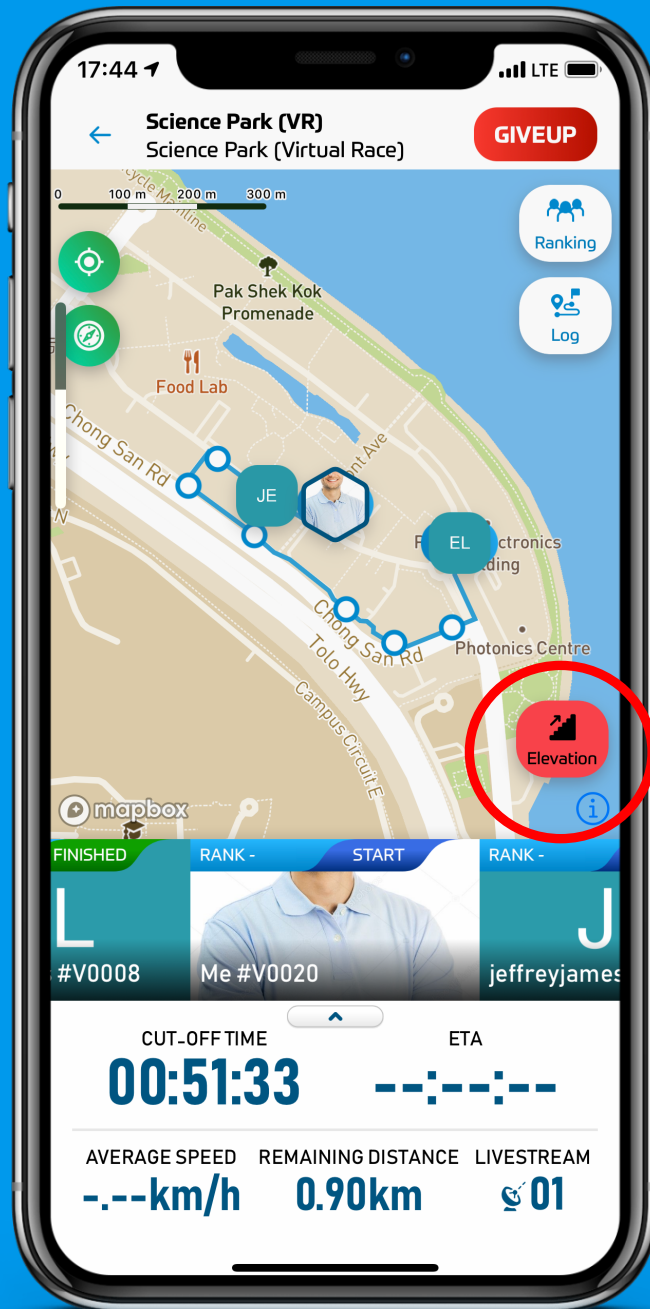

To see the current elevation Click the Elevation button

The graph of elevation across the route will be shown

Rotate to see bigger picture of the graph

Elevation will change with your current location on the route

You can see tough rises and steep falls on the map