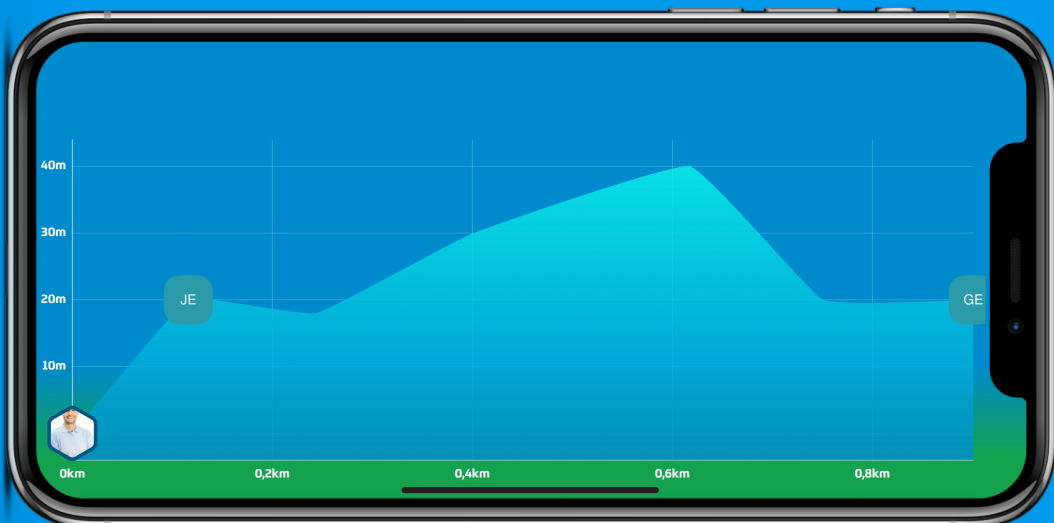

To see the current elevation Click the Elevation button

The graph of elevation across the route will be shown

Rotate to see bigger picture of the graph

Elevation will change with your current location on the route

You can see tough rises and steep falls on the map