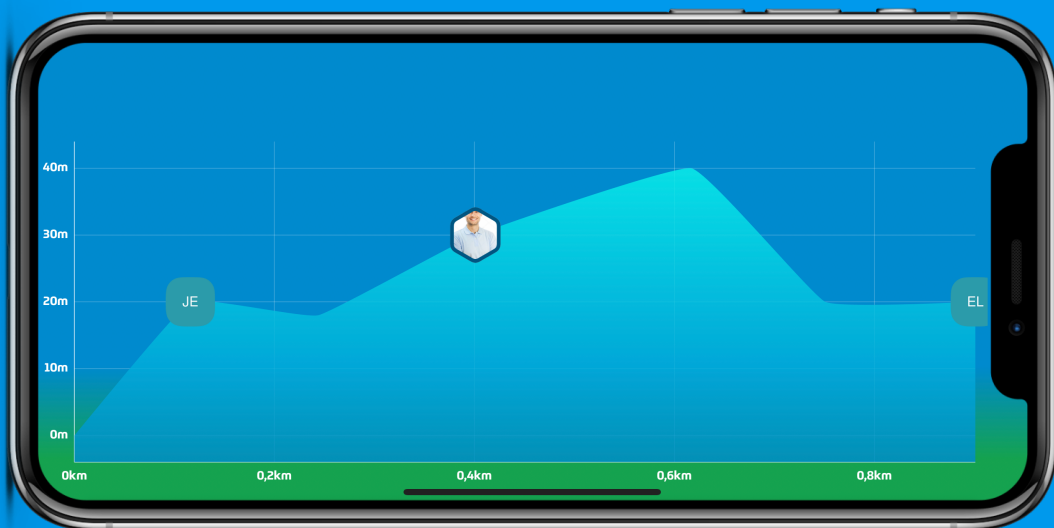

To see the current elevation Click the Elevation button

The graph of elevation across the route will be shown

Rotate to see bigger picture of the graph

Elevation will change with your current location on the route

You can see tough rises and steep falls on the map