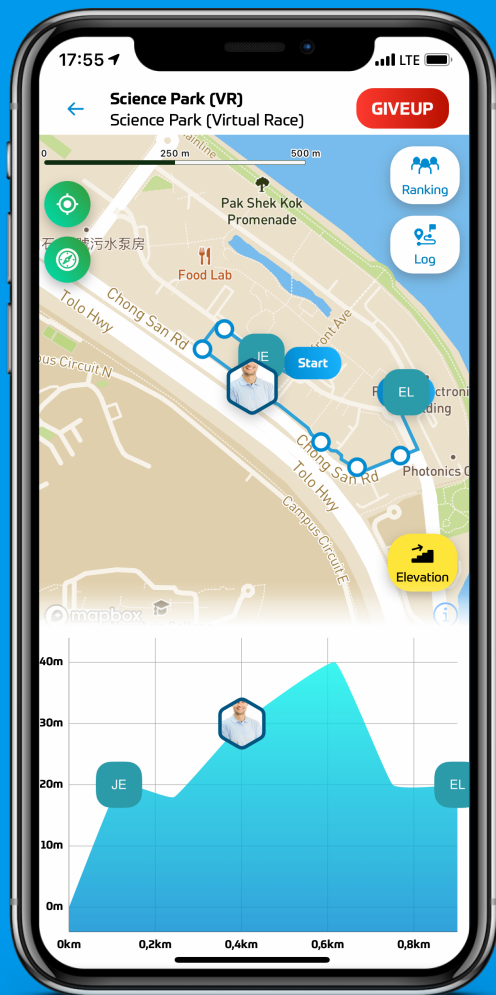

To see the current elevation Click the Elevation button

The graph of elevation across the route will be shown

Rotate to see bigger picture of the graph

Elevation will change with your current location on the route

You can see tough rises and steep falls on the map