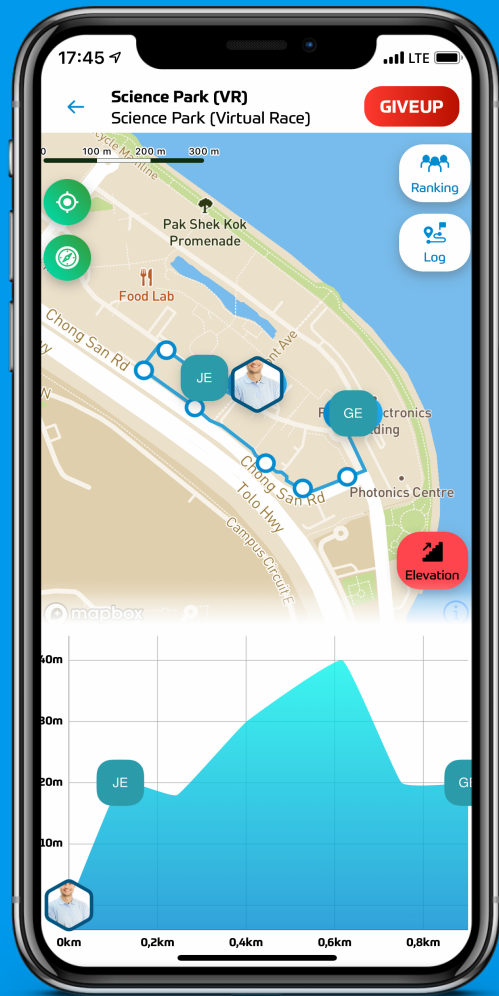

To see the current elevation Click the Elevation button

The graph of elevation across the route will be shown

Rotate to see bigger picture of the graph

Elevation will change with your current location on the route

You can see tough rises and steep falls on the map