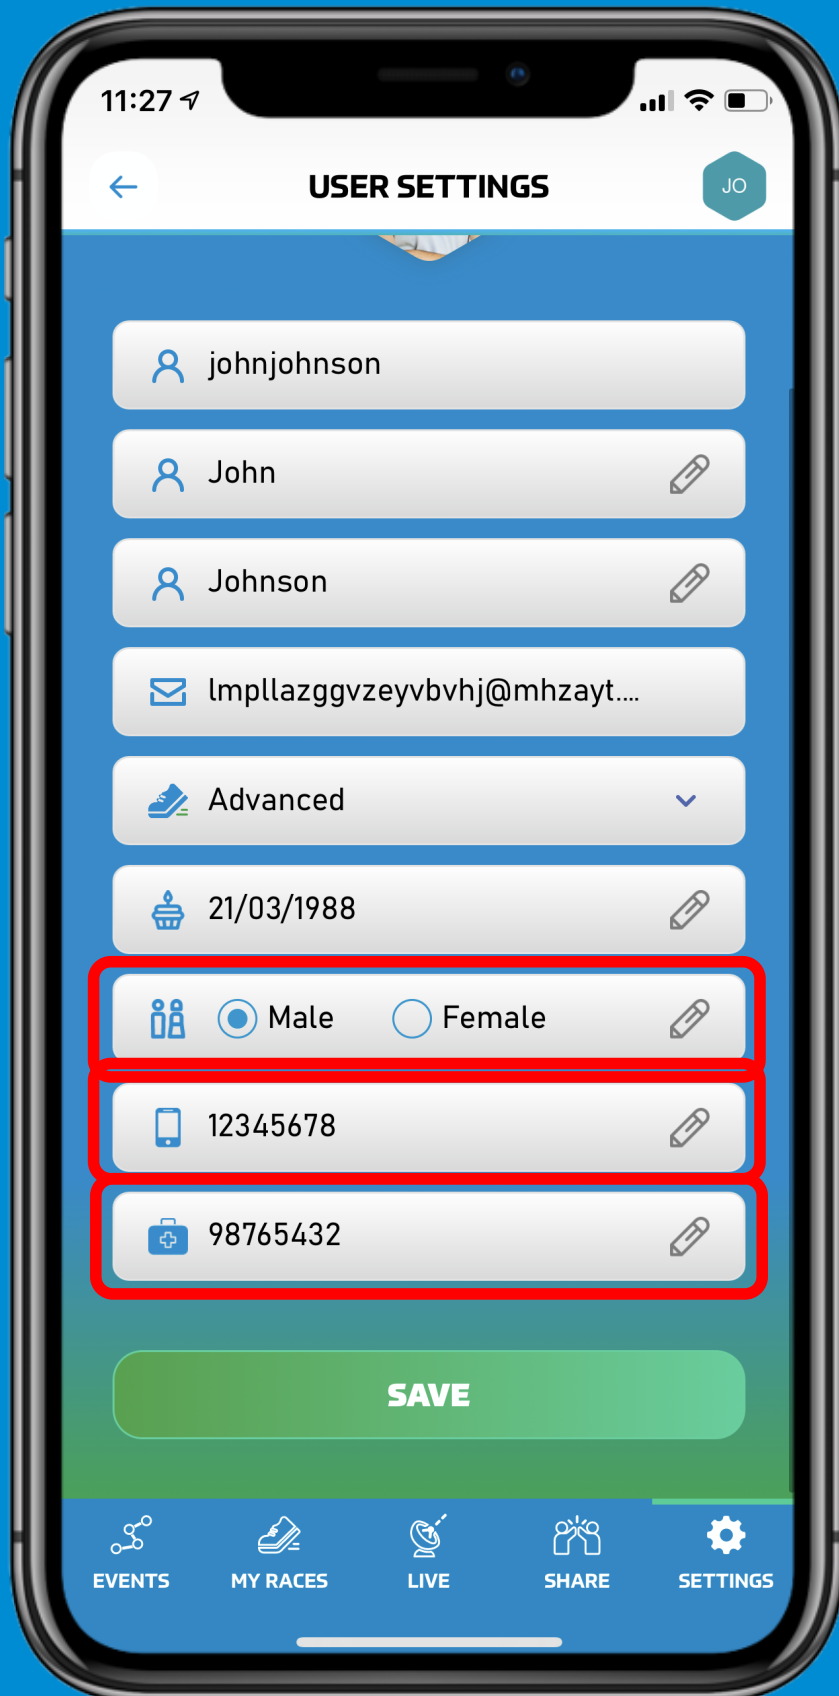

Sign In and Go to Settings

Go to User Settings

Fill All the Information

Choose Experience Level

Choose Your Birthday

Add a Profile Picture

Choose to Take Picture or to Import from Gallery

Click Save

Choose Your Gender and Fill Your Mobile no. and Emergency no.

Click Save and Okay