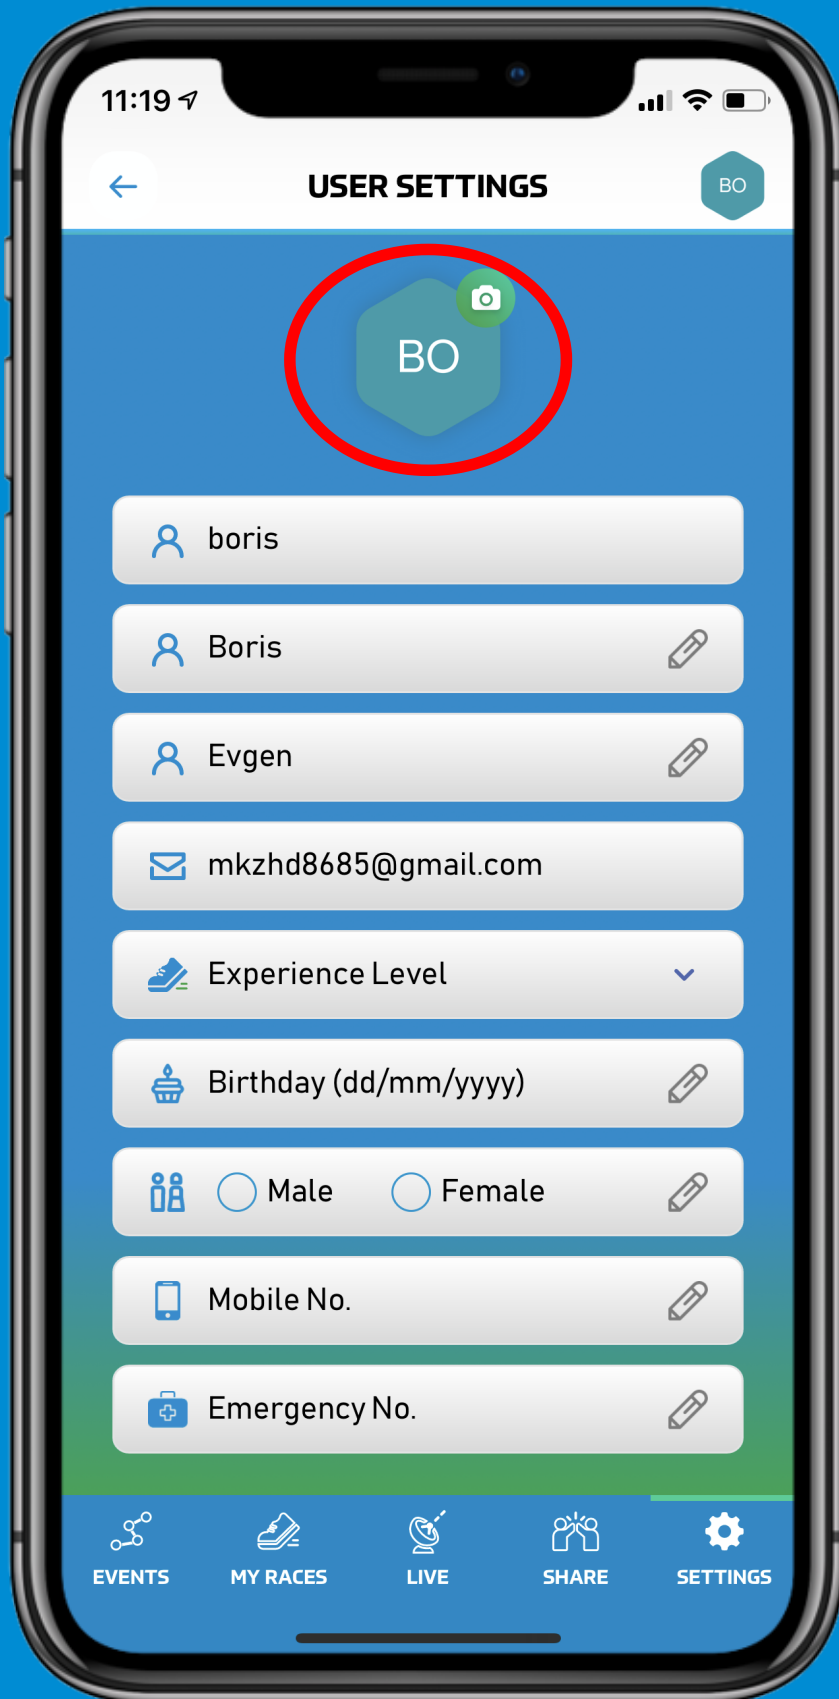

Sign In and Go to Settings

Go to User Settings

Fill All the Information

Choose Experience Level

Choose Your Birthday

Add a Profile Picture

Choose to Take Picture or to Import from Gallery

Click Save

Choose Your Gender and Fill Your Mobile no. and Emergency no.

Click Save and Okay