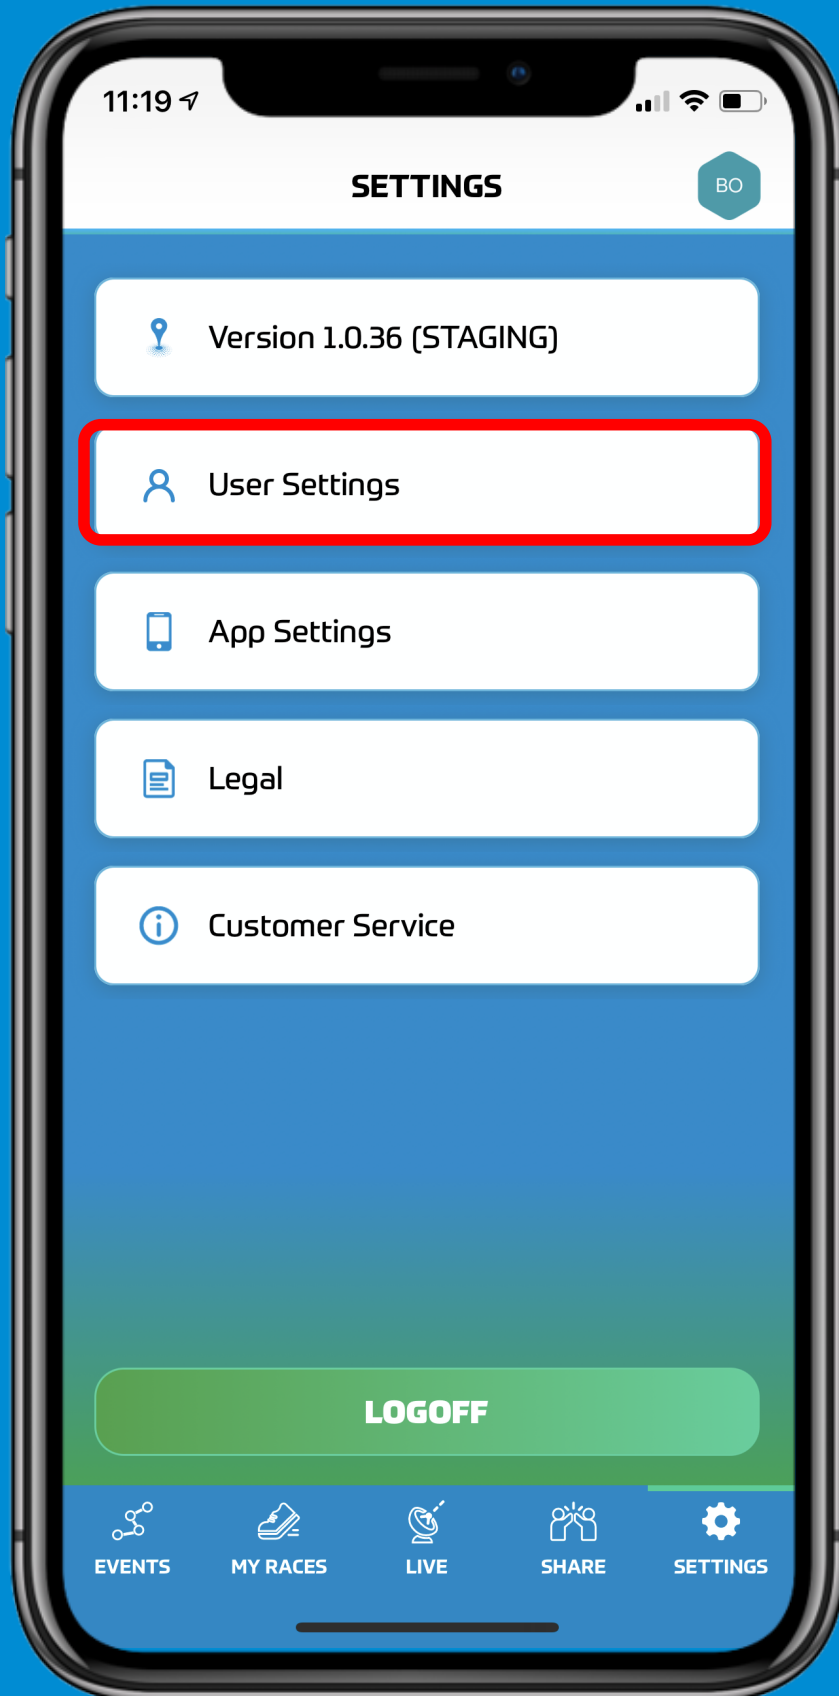

Sign In and Go to Settings

Go to User Settings

Fill All the Information

Choose Experience Level

Choose Your Birthday

Add a Profile Picture

Choose to Take Picture or to Import from Gallery

Click Save

Choose Your Gender and Fill Your Mobile no. and Emergency no.

Click Save and Okay