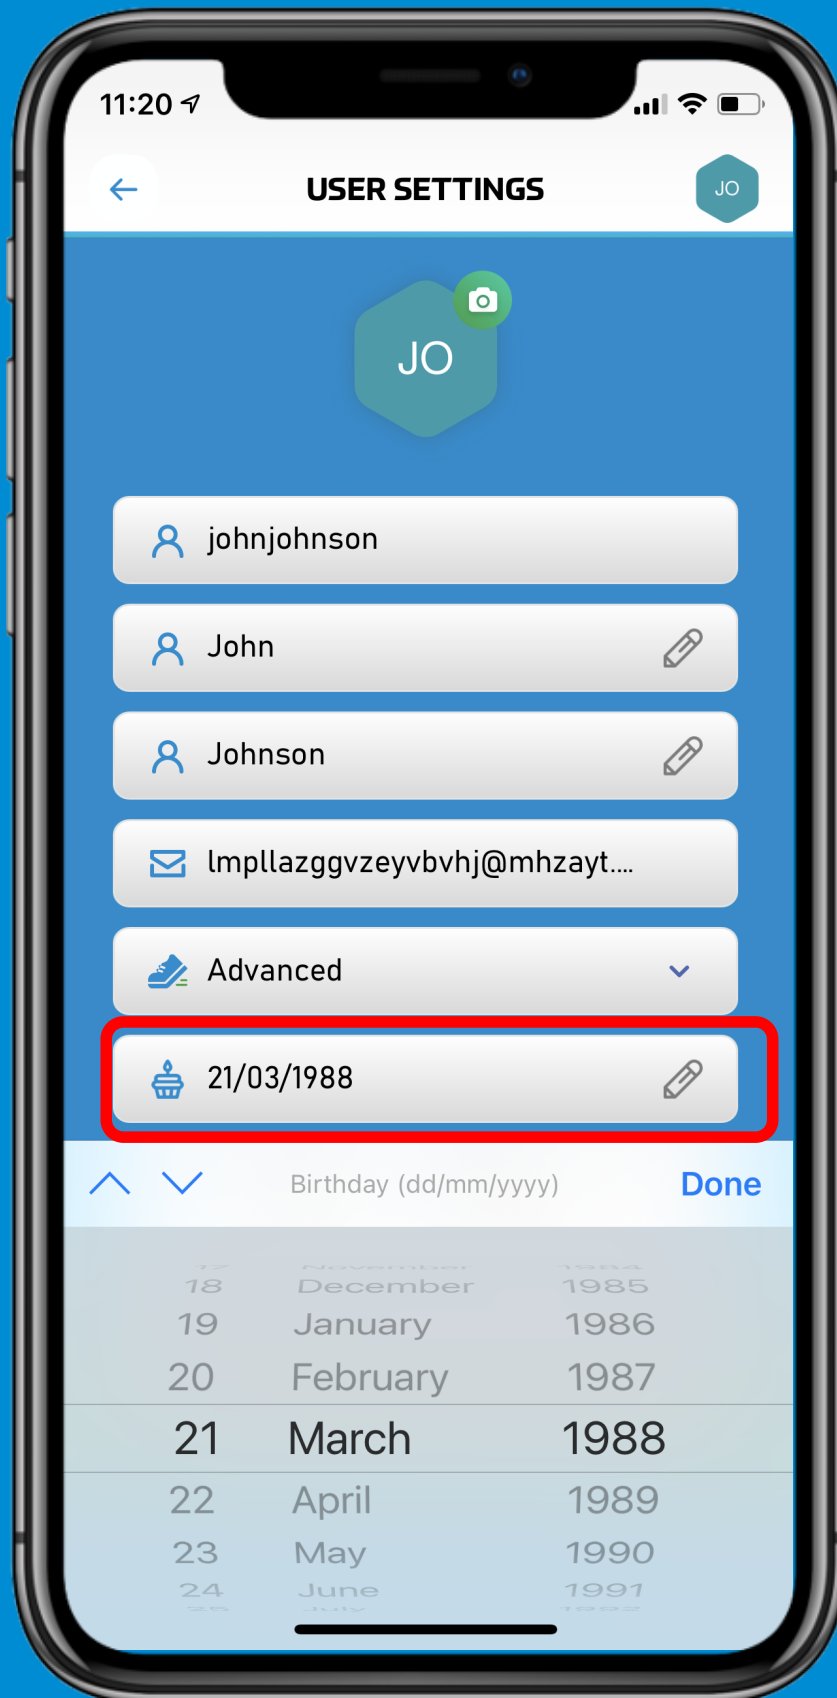

Sign In and Go to Settings

Go to User Settings

Fill All the Information

Choose Experience Level

Choose Your Birthday

Add a Profile Picture

Choose to Take Picture or to Import from Gallery

Click Save

Choose Your Gender and Fill Your Mobile no. and Emergency no.

Click Save and Okay