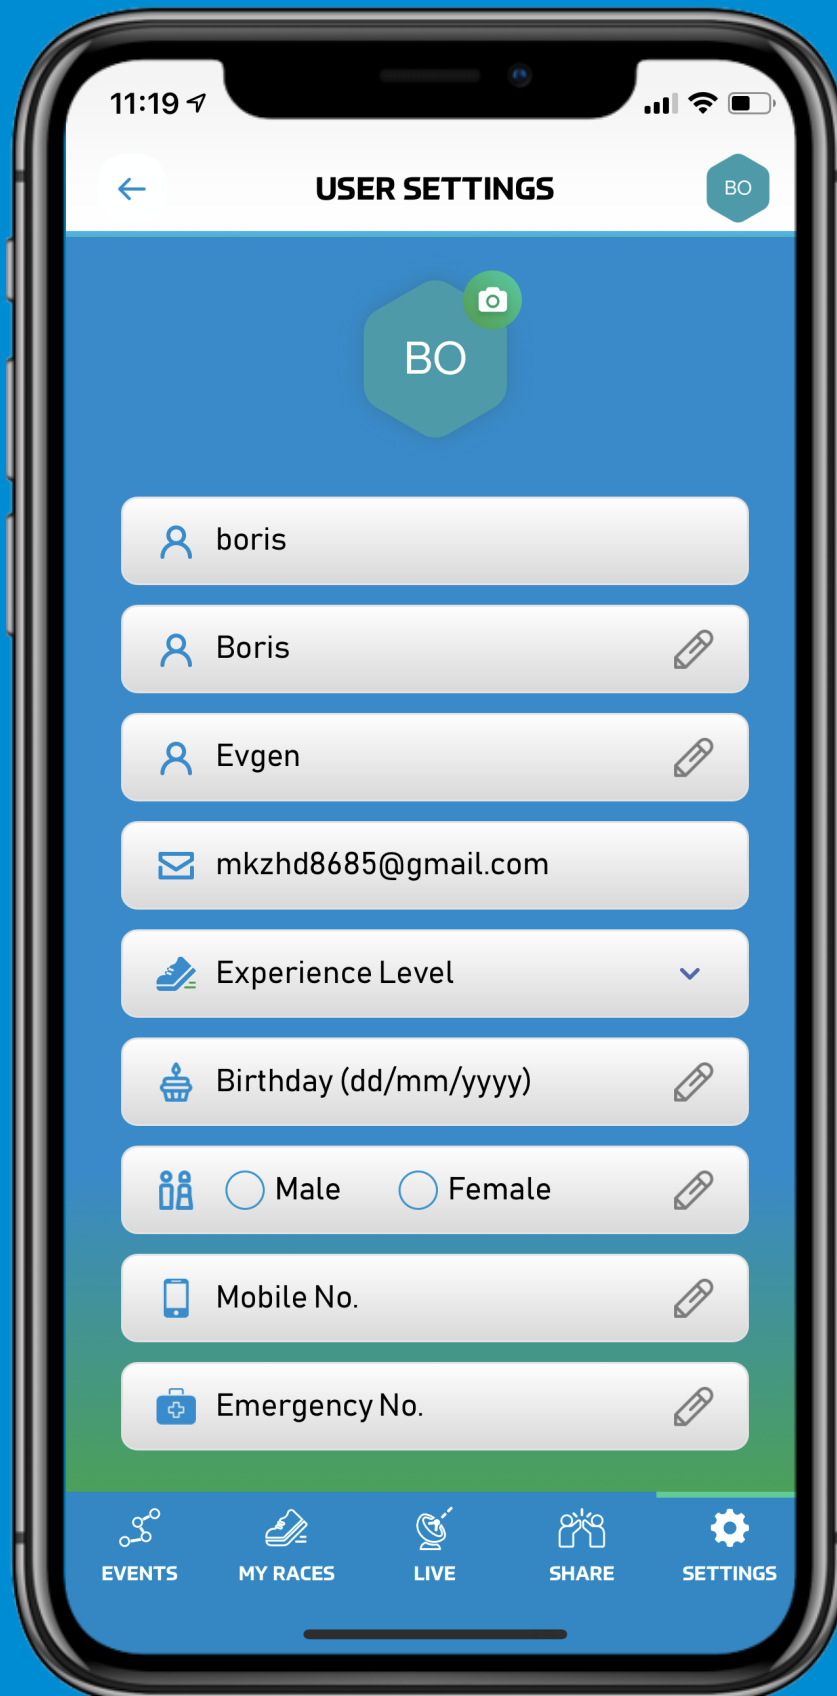

Sign In and Go to Settings

Go to User Settings

Fill All the Information

Choose Experience Level

Choose Your Birthday

Add a Profile Picture

Choose to Take Picture or to Import from Gallery

Click Save

Choose Your Gender and Fill Your Mobile no. and Emergency no.

Click Save and Okay