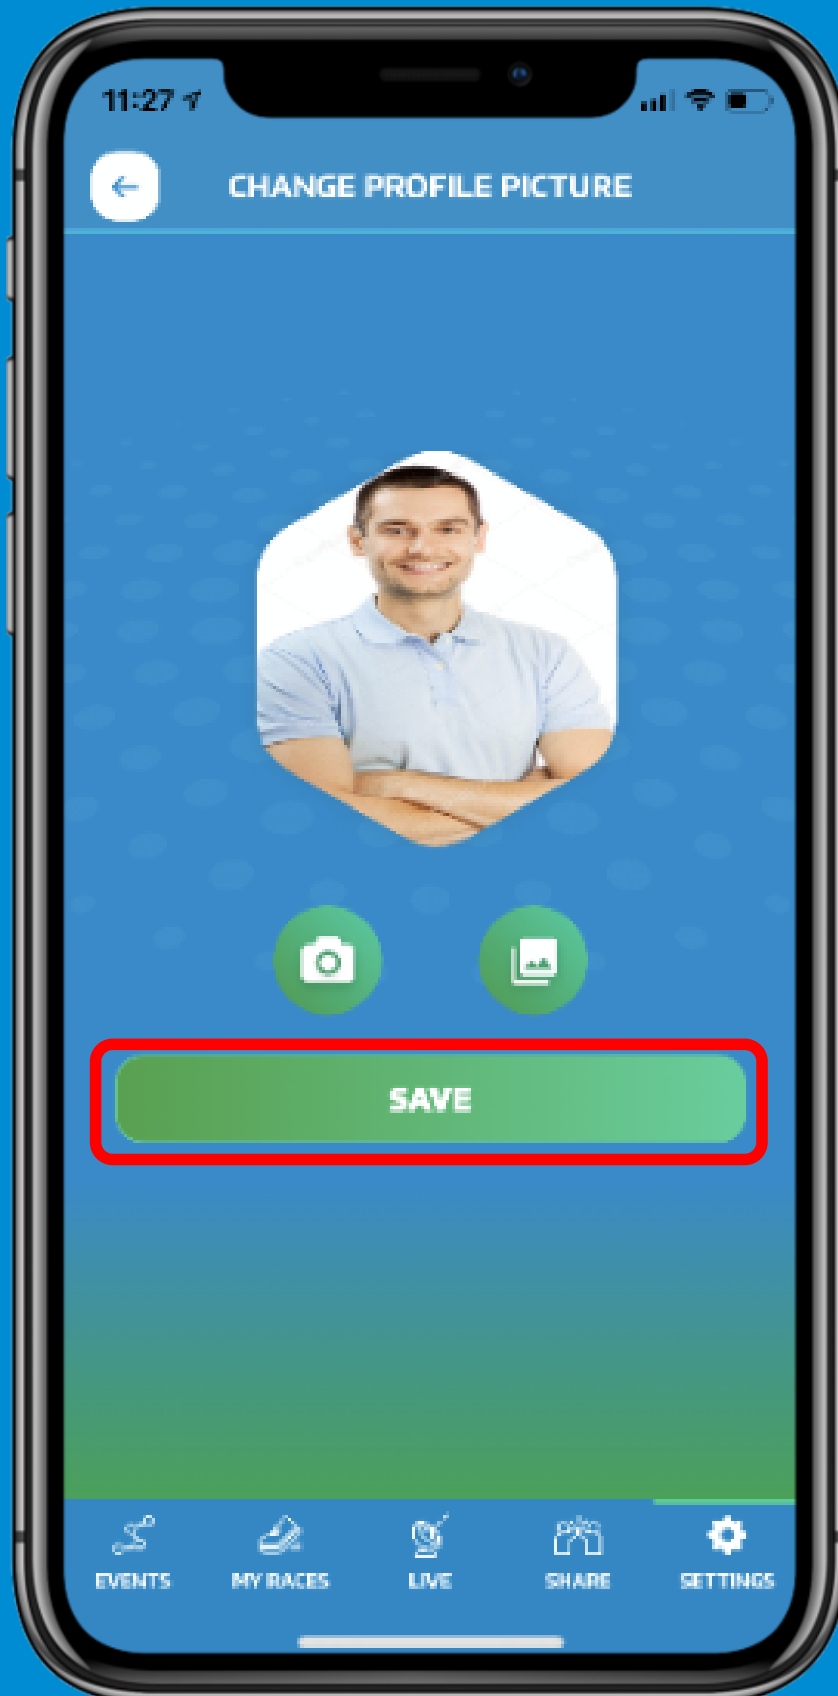

Sign In and Go to Settings

Go to User Settings

Fill All the Information

Choose Experience Level

Choose Your Birthday

Add a Profile Picture

Choose to Take Picture or to Import from Gallery

Click Save

Choose Your Gender and Fill Your Mobile no. and Emergency no.

Click Save and Okay