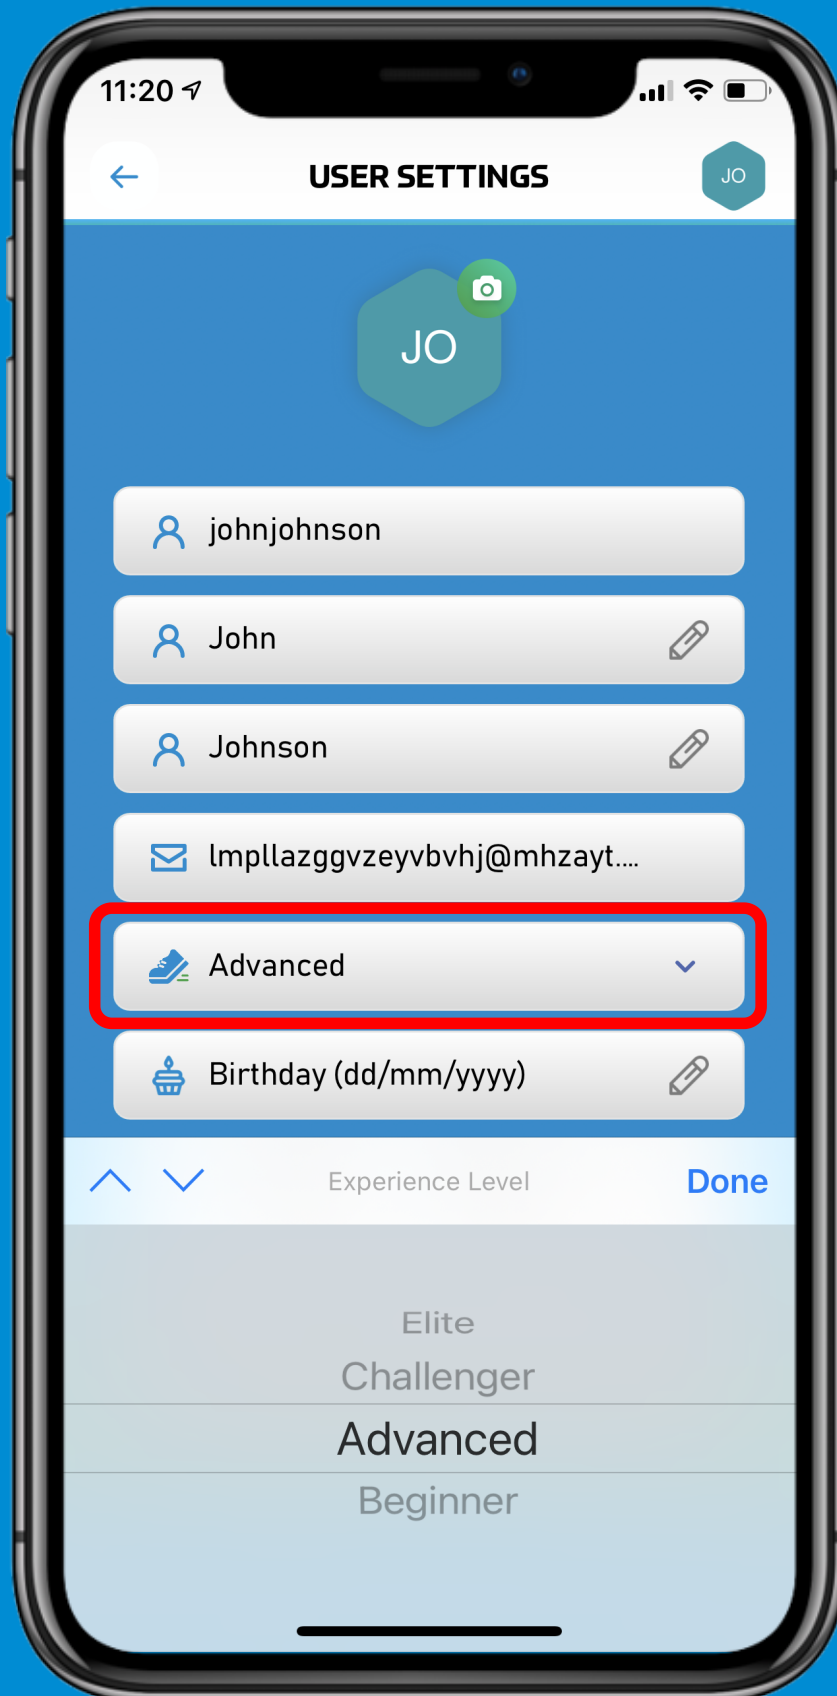

Sign In and Go to Settings

Go to User Settings

Fill All the Information

Choose Experience Level

Choose Your Birthday

Add a Profile Picture

Choose to Take Picture or to Import from Gallery

Click Save

Choose Your Gender and Fill Your Mobile no. and Emergency no.

Click Save and Okay