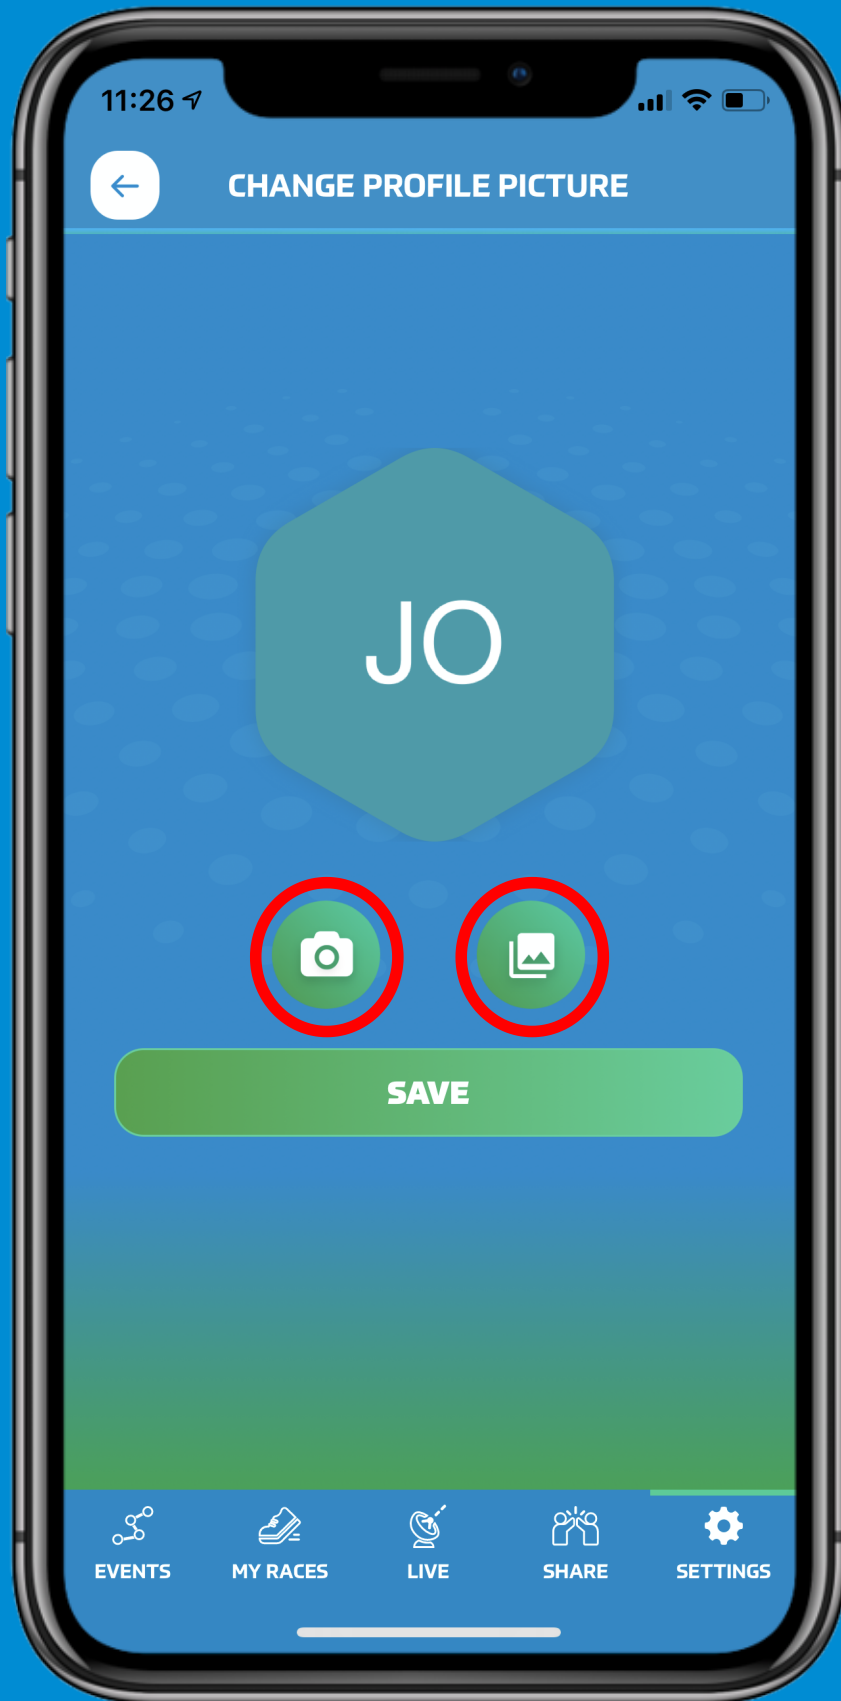

Sign In and Go to Settings

Go to User Settings

Fill All the Information

Choose Experience Level

Choose Your Birthday

Add a Profile Picture

Choose to Take Picture or to Import from Gallery

Click Save

Choose Your Gender and Fill Your Mobile no. and Emergency no.

Click Save and Okay